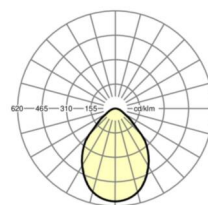

Order number	62165026670
EAN number	4020863384594
Commodity code	94051190
Certification mark	IP 65, Protection class I, F, D, Clean room, HACCP DIN10500/Food/IFS/BRC, Indoor, CE
Impact resistance (IK rating)	IK07 (-20°C bis 35°C)
Ambient temperatur	ta -20°C to 35°C
Special properties	Ready for IoT
Warranty period	7 years

ELECTRICAL ENGINEERING

Controller	Electronic driver DALI2 (1 pcs.)
System output	70W
Mains voltage	230V/50Hz
Circuit breakers (inrush current)	15 pieces/B10, 24 pieces/B16, 24 pieces/C10, 40 pieces/C16
Energy efficiency class/light source	D

LIGHTING TECHNOLOGY

Placement	LED, Colour rendering/Light colour CRI ≥ 90 / 5000K
Colour tolerance (MacAdam)	3SDCM
Photobiological safety (Luminaire)	RG0
Nominal luminous flux	7522lm
Nominal luminous flux-emergency lighting mode	7522lm
LED service life	80000h L80/B10 (Tq 35°C), 90000h L80/B10 (Tq 25°C), 40000h L90/B10 (Tq 25°C)
Luminaire luminous efficiency	108lm/W
UGR lat./long.	18.8 / 18.7

MECHANICS

Housing colour	traffic white RAL 9016
Dimensions (LxWxDxH)	597mm x 597mm x 75mm
Ceiling system	cut-out ceilings [AD]
Weight (net)	10.9kg
Cable entry KE (X/Y)	279mm/17mm
Type of installation	Ceiling-mounted single installation, Ceiling-mounted trunking installation, Installation in clean room ceilings, Ceiling installation individual mounting

DEEP-LINK

<https://www.regiolum.de/en/article/62165026670>