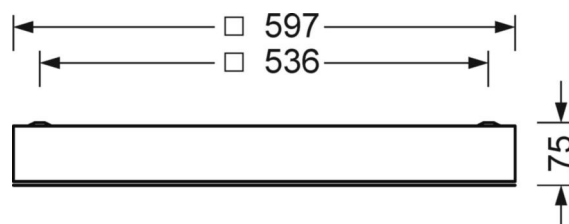

## MECHANICS

Housing colour	traffic white RAL 9016
Dimensions (LxWxDxH)	597mm x 597mm x 75mm
Ceiling system	cut-out ceilings [AD]
Weight (net)	10.9kg
Cable entry KE (X/Y)	279mm/17mm
Type of installation	Ceiling-mounted single installation, Ceiling-mounted trunking installation, Installation in clean room ceilings, Ceiling installation individual mounting

## Dimensions

---

L	597 mm	Length
B	597 mm	Width
H	75 mm	Height
A1	536 mm	Mounting distance single mounting
X	279 mm	Distance cable infeed to the center of the luminaire on the X-axis
Y	17 mm	Distance cable infeed to the center of the luminaire on the Y-axis